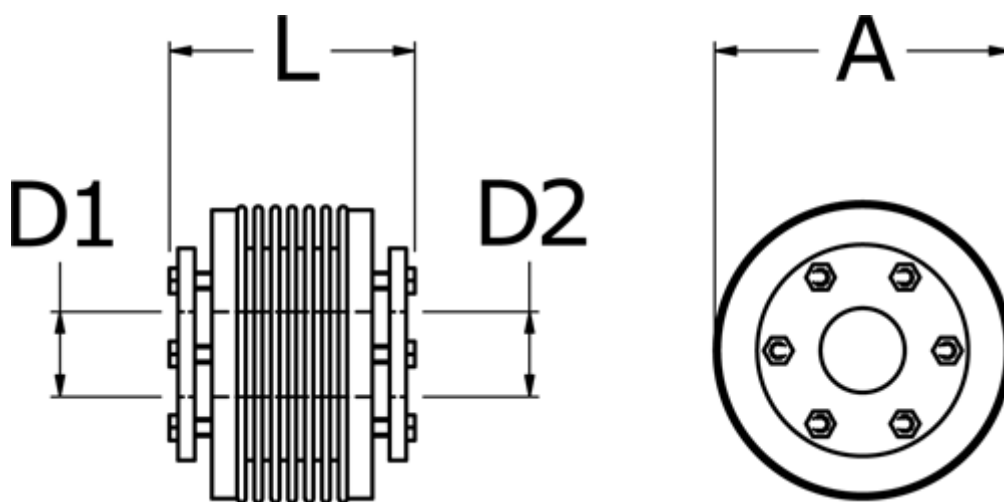

Data Sheet

Article number: 3330502000912020

Description: Bellow coupling type 5 size200
Length 91 mm, bore 20/20 mm

Measures

A	= 90
D1	= 20
D2	= 20
L	= 91
Nom. torque NM (Tkn)	= 200